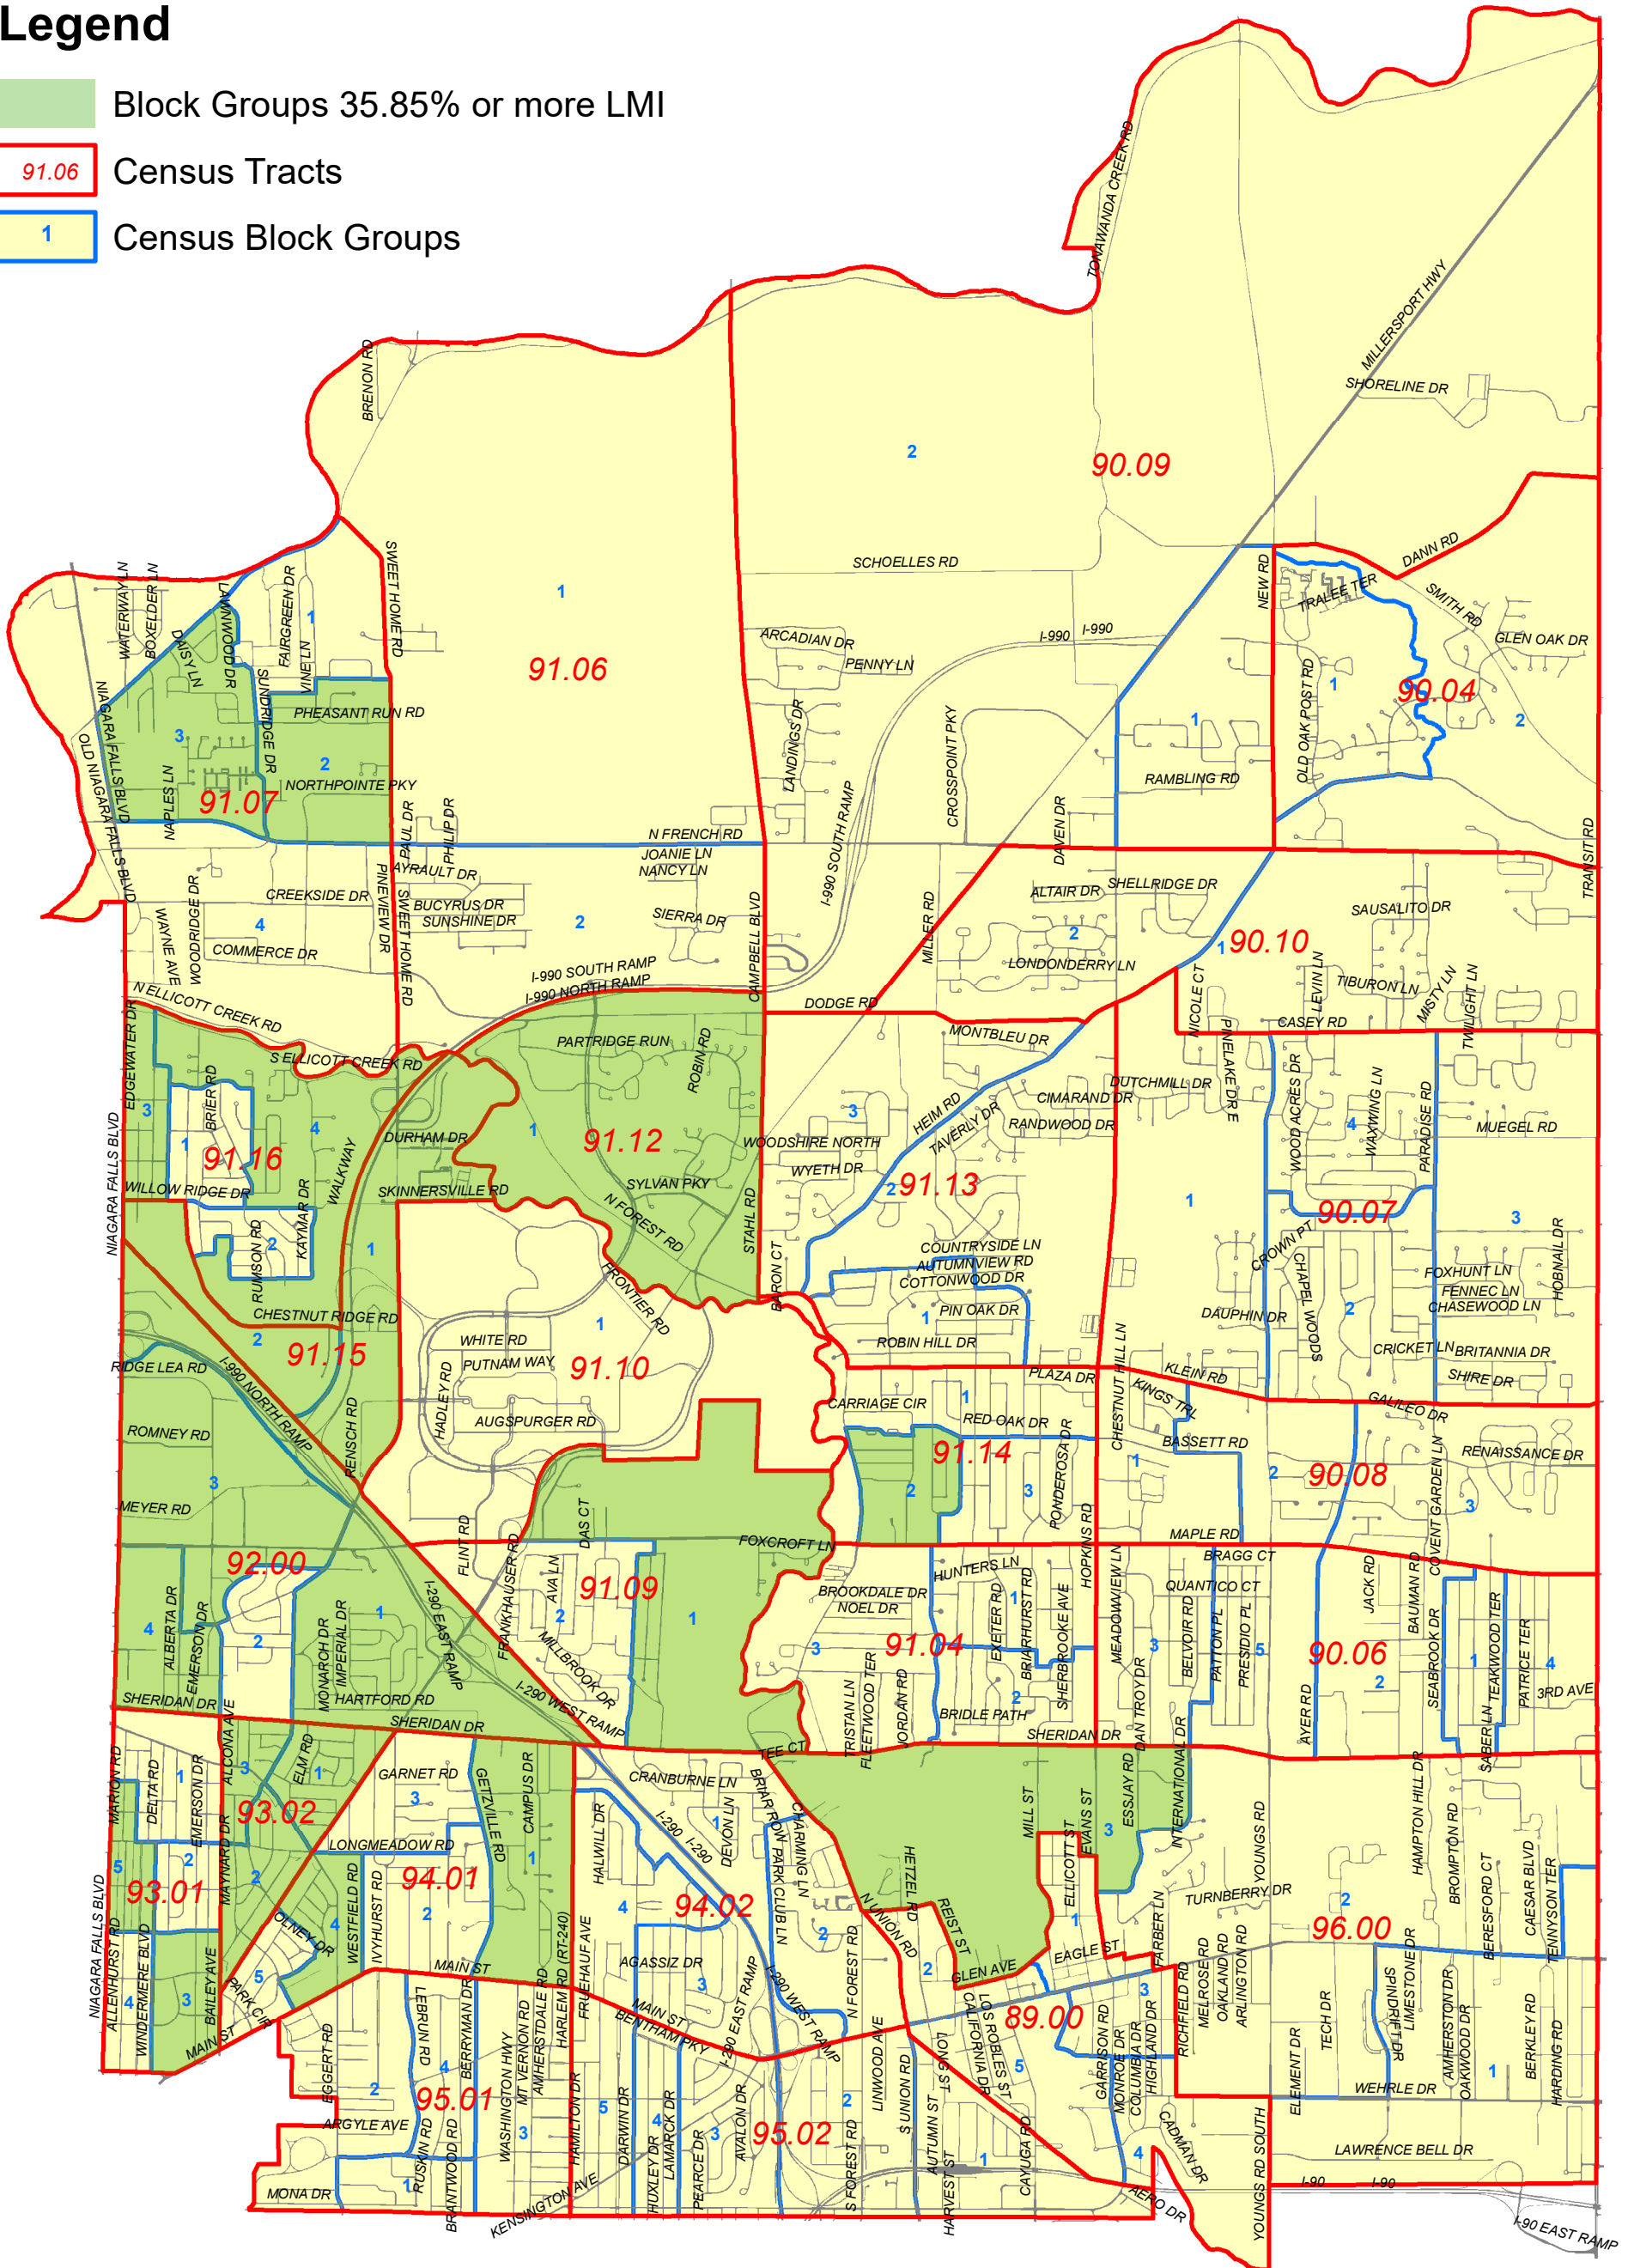

Legend

- Block Groups 35.85% or more LMI
- 91.06 Census Tracts
- 1 Census Block Groups

Town of Amherst

Low/Moderate Income Block Groups
 HUD Data Release April 2019