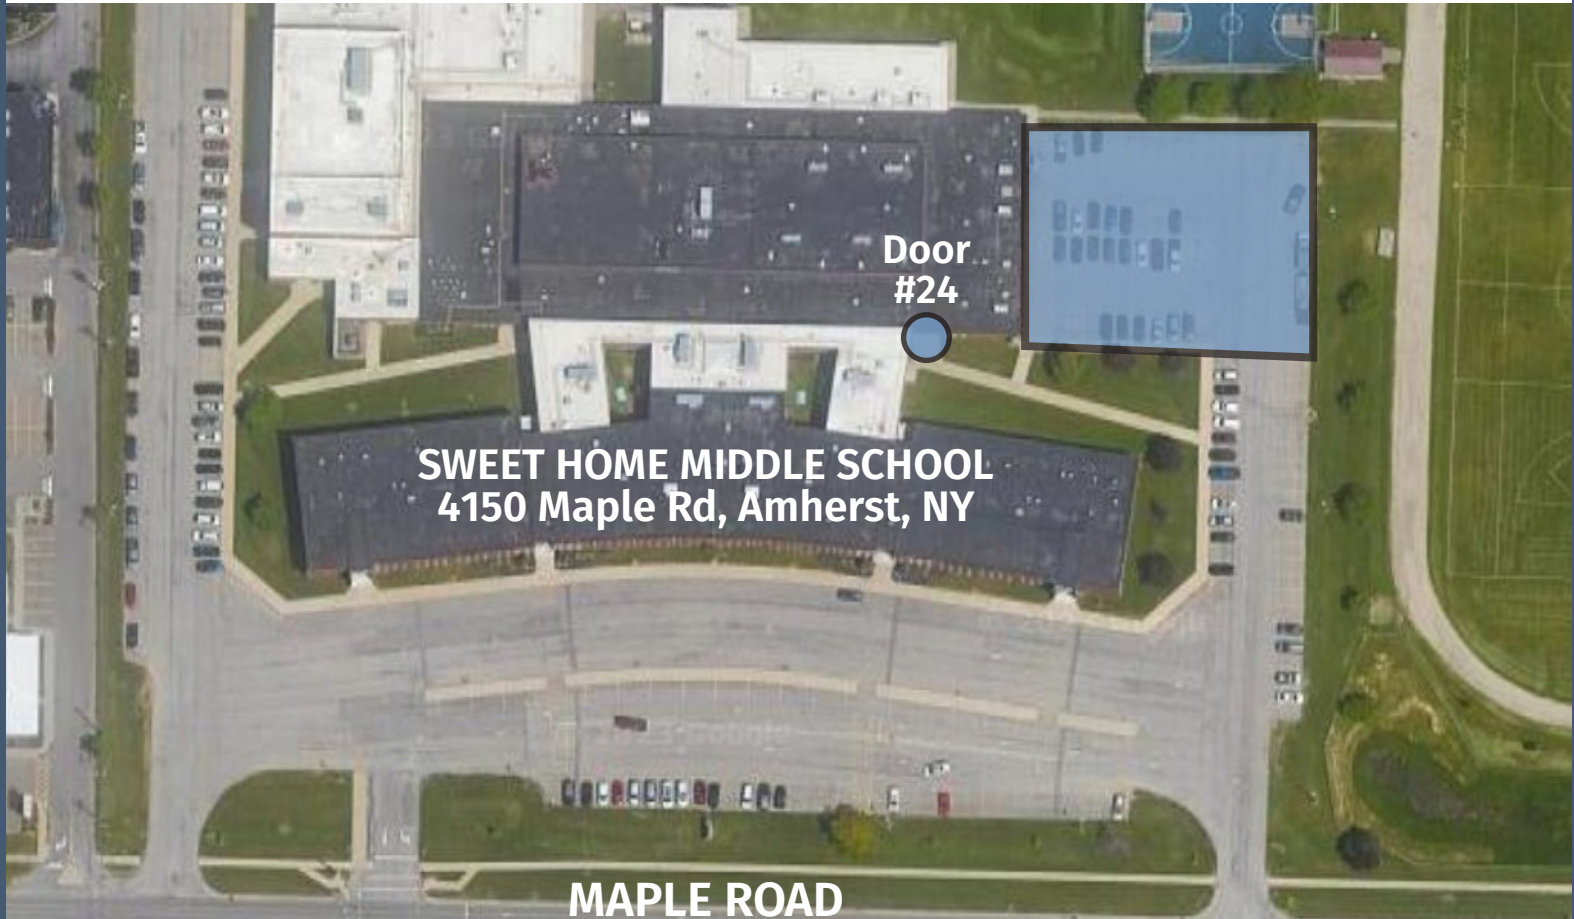

ACROSS THE BOULEVARD
Connecting Willow Ridge and Parkview

» **JOIN US!**

for a **Public Presentation** of the Draft Action Plan.

The Amherst and Tonawanda Draft Action Plan for the **Willow Ridge and Parkview Neighborhoods** sets a vision for future pedestrian and bicyclist connectivity, recreation opportunities, redevelopment potential, and more.

Learn more at: ConnectingWRPV.com

WHEN?

Wednesday
March 8th
@ 6:30 PM

WHERE?

Sweet Home
Middle School
Multi-Purpose Room
4150 Maple Road, Amherst, NY

VIEW THE PLAN HERE!

Willow Ridge and Parkview Triangle Neighborhoods

PUBLIC PRESENTATION DIRECTIONAL MAP

Attendees can park in the highlighted parking lot and walk up to Door #24 to enter. Turn left in the hallway and the multi-purpose room will be just down the hall on the left. The room is clearly marked with a sign on the ceiling saying the “Multi-Purpose Room.”